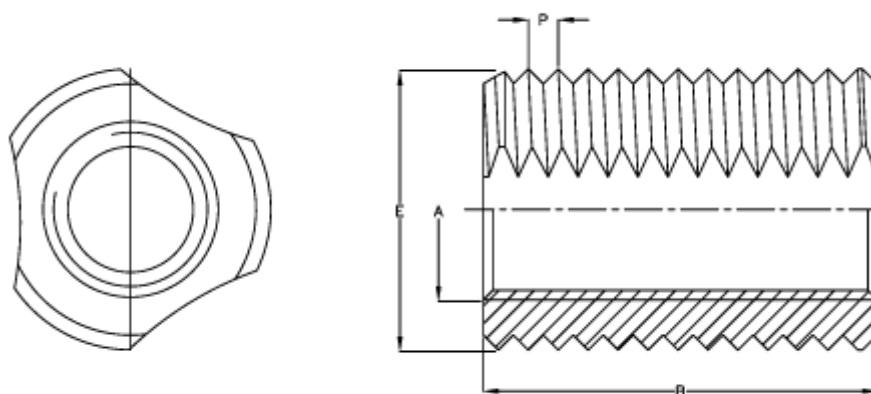

Article number: 12305000040800
Description: KLEE-coil 305 000 040.800
M4 Brass

Measures

Female thread A	= M4
Length B	= 8
Male thread E	= 6.5
Min hole depth blind hole	= 9
Recommended bore diameter	= 6.0 to 6.1
Thread pitch P	= 0.75
Type	= 305 000 040.800